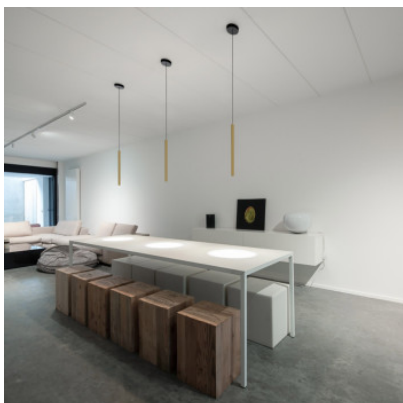

## Wever & Ducré Match Suspended 5.0

LED pendant light Wever & Ducré Match Suspended 5.0 made of matt powder-coated die-cast aluminium. Beam angle 33°. Dimmable trailing edge.

black matt	189,00 € <del>MSRP 220,00 €</del>
MPN	279364B3
EAN	5404037325047
Luminous flux (lm)	425
champagne	189,00 € <del>MSRP 225,00 €</del>
MPN	279364M3
EAN	5404037325085
Luminous flux (lm)	425
white matt	189,00 € <del>MSRP 220,00 €</del>
MPN	279364W3
EAN	5404037325108
Luminous flux (lm)	425
aluminium brushed	199,00 € <del>MSRP 231,00 €</del>
MPN	279364L3
EAN	5404037325061
Luminous flux (lm)	425