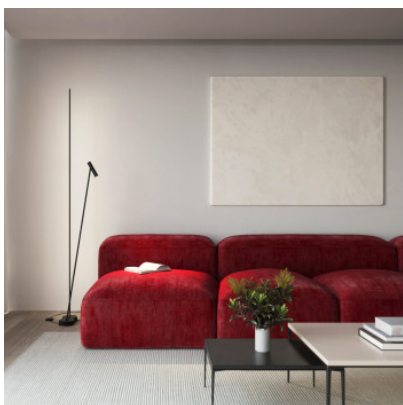

## Wever & Ducré Match Floor 1.0

LED floor lamp Wever & Ducré Match Floor 1.0 made of powder-coated aluminum. Lamp rod can be tilted by 10°, reflector can be rotated by 360° and tilted by 145°. Beam angle 35°. With dimmer switch on the cable.

black matt	269,00 €-MSRP 315,00-€
MPN	477154B3
EAN	5404037361168
Luminous flux (lm)	560
white matt	269,00 €-MSRP 315,00-€
MPN	477154W3
EAN	5404037361175
Luminous flux (lm)	560

12.05.2024 0:22:10

All prices shown include 19% VAT for deliveries to Deutschland excluding possible shipping costs.