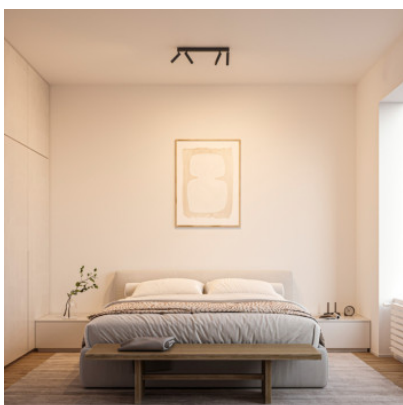

Wever & Ducré Match Ceiling 4.0

LED ceiling light Wever & Ducré Match Ceiling 4.0 made of matt powder-coated die-cast aluminum. 350° rotatable and 90° pivotable. Dimmable trailing edge.

black matt	439,00 €-MSRP-518,00 €
MPN	177454B3
EAN	5404037358984
Luminous flux (lm)	2140
white matt	439,00 €-MSRP-518,00 €
MPN	177454W3
EAN	5404037359004
Luminous flux (lm)	2140