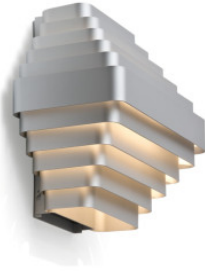

Wever & Ducré J.J.W. Wall 01

Wall light Wever & Ducré J.J.W. Wall 01 made of aluminum for light distribution upwards and downwards. For E27 lamps. Phase dimmable.

anodised silver	669,00 € MSRP 783,00 €
MPN	2054E0S0
EAN	5404037317516

gold	669,00 € MSRP 783,00 €
MPN	2054E0G0
EAN	5404037317509

Bulbs	2 x E27 LED.
Dimensions	Width 35 cm, height 30 cm, depth 18.7 cm, weight 2.9 kg.

28.04.2024 13:11:25

All prices shown include 19% VAT for deliveries to Deutschland excluding possible shipping costs.