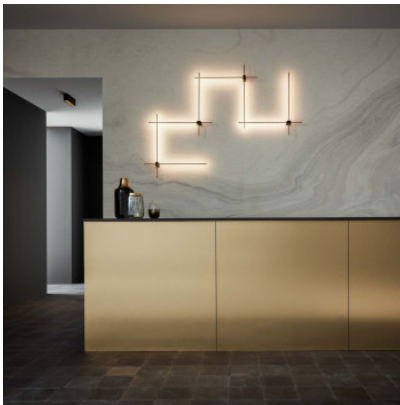

Wever & Ducré Finlin Wall 4.0

LED wall light Wever & Ducré Finlin Wall 4.0 made of matt powder-coated aluminum and opal PMMA diffuser. Lateral light emission for indirect lighting. Dimmable trailing edge.

black matt	319,00 €-MSRP-375,00 €
MPN	370884B3
EAN	5404037330492
Luminous flux (lm)	905
black matt / champagne	319,00 €-MSRP-375,00 €
MPN	370884CH3
EAN	5404037330515
Luminous flux (lm)	905

02.05.2024 7:50:52

All prices shown include 19% VAT for deliveries to Deutschland excluding possible shipping costs.

Lumen Lighting Nostraforma GmbH & Co KG
Bodenseestr. 129 | DE-81243 München
FON: +49 (0) 89 820 80 62 0 | FAX: +49 (0) 89 820 80 62 200
MAIL: nostraforma@nostraforma.com | WEB: www.nostraforma.com
BANK: Stadtparkasse München | BLZ: 701 500 00 | KTO: 907 228 290
IBAN: DE 85 7015 0000 0907 2282 90 | BIC: SSKMDEMM

UST-ID: DE 813 992 226
Registergericht München HRA 88136
Persönlich haftende Gesellschafter
Nostraforma Verwaltungs GmbH
Registergericht München HRA 175844
Geschäftsführer: Cerchi Alexander, Cerchi Patrick, Cerchi Manuel