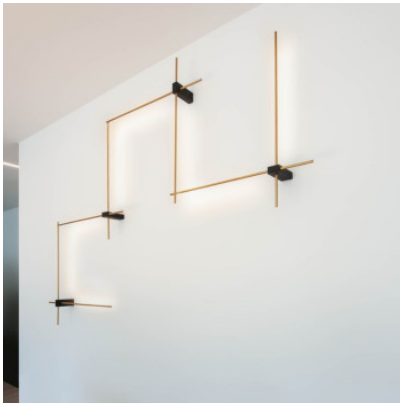

Wever & Ducré Finlin Wall 4.0

LED wall light Wever & Ducré Finlin Wall 4.0 made of matt powder-coated aluminum and opal PMMA diffuser. Lateral light emission for indirect lighting. Dimmable trailing edge.

black matt	319,00 €-MSRP-375,00 €
MPN	370884B3
EAN	5404037330492
Luminous flux (lm)	905
black matt / champagne	319,00 €-MSRP-375,00 €
MPN	370884CH3
EAN	5404037330515
Luminous flux (lm)	905

02.05.2024 7:50:52

All prices shown include 19% VAT for deliveries to Deutschland excluding possible shipping costs.

Lumen Lighting Nostraforma GmbH & Co KG
Bodenseestr. 129 | DE-81243 München
FON: +49 (0) 89 820 80 62 0 | FAX: +49 (0) 89 820 80 62 200
MAIL: nostraforma@nostraforma.com | WEB: www.nostraforma.com
BANK: Stadtparkasse München | BLZ: 701 500 00 | KTO: 907 228 290
IBAN: DE 85 7015 0000 0907 2282 90 | BIC: SSKMDEMM

UST-ID: DE 813 992 226
Registergericht München HRA 88136
Persönlich haftende Gesellschafter
Nostraforma Verwaltungs GmbH
Registergericht München HRA 175844
Geschäftsführer: Cerchi Alexander, Cerchi Patrick, Cerchi Manuel