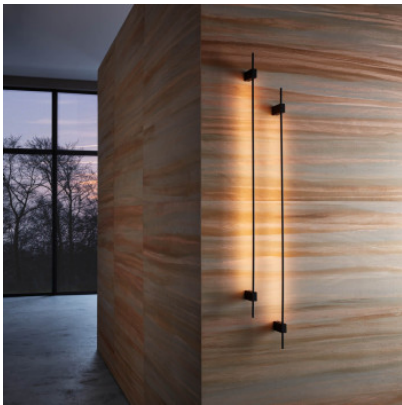

Wever & Ducré Finlin Wall 3.0

LED wall light Wever & Ducré Finlin Wall 3.0 made of matt powder-coated aluminum and opal PMMA diffuser. Lateral light emission for indirect lighting. Dimmable trailing edge.

black matt	289,00 €-MSRP-343,00-€
MPN	370784B3
EAN	5404037330454
Luminous flux (lm)	905
black matt / champagne	289,00 €-MSRP-343,00-€
MPN	370784CH3
EAN	5404037330478
Luminous flux (lm)	905

30.04.2024 10:23:12