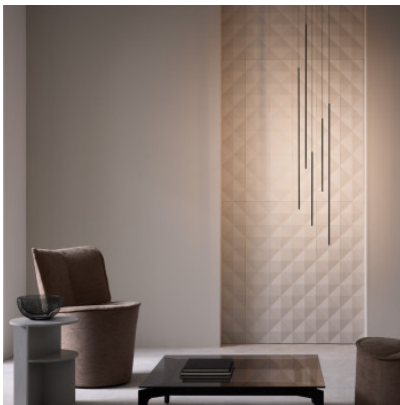

## Wever & Ducré Finlin Suspended 3.0

LED pendant light Wever & Ducré Finlin Suspended 3.0 made of matt powder-coated aluminum and PMMA diffuser. Lateral light emission for indirect lighting. Dimmable trailing edge.

black matt	289,00 €-MSRP-339,00-€
MPN	270384B3
EAN	5404037324927
Luminous flux (lm)	870

black matt / champagne	289,00 €-MSRP-339,00-€
MPN	270384CH3
EAN	5404037324941
Luminous flux (lm)	870

30.04.2024 13:55:23