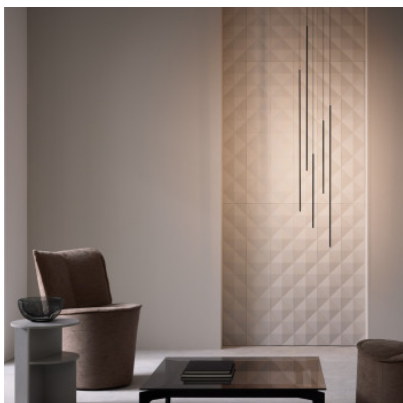

Wever & Ducré Finlin Suspended 2.0

LED pendant light Wever & Ducré Finlin Suspended 2.0 made of matt powder-coated aluminum and PMMA diffuser. Lateral light emission for indirect lighting. Dimmable trailing edge.

black matt	249,00 €-MSRP-295,00-€
MPN	270284B3
EAN	5404037324880
Luminous flux (lm)	655
black matt / champagne	249,00 €-MSRP-295,00-€
MPN	270284CH3
EAN	5404037324903
Luminous flux (lm)	655

04.05.2024 21:08:45

All prices shown include 19% VAT for deliveries to Deutschland excluding possible shipping costs.

Lumen Lighting Nostraforma GmbH & Co KG
Bodenseestr. 129 | DE-81243 München
FON: +49 (0) 89 820 80 62 0 | FAX: +49 (0) 89 820 80 62 200
MAIL: nostraforma@nostraforma.com | WEB: www.nostraforma.com
BANK: Stadtparkasse München | BLZ: 701 500 00 | KTO: 907 228 290
IBAN: DE 85 7015 0000 0907 2282 90 | BIC: SSKMDEMM

UST-ID: DE 813 992 226
Registergericht München HRA 88136
Persönlich haftende Gesellschafter
Nostraforma Verwaltungs GmbH
Registergericht München HRA 175844
Geschäftsführer: Cerchi Alexander, Cerchi Patrick, Cerchi Manuel