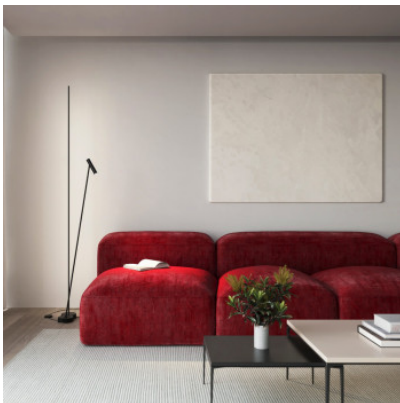

Wever & Ducré Finlin Floor 1.0

LED floor lamp Wever & Ducré Finlin Floor 1.0 made of powder-coated aluminum and opal PMMA diffuser. Single-sided distribution for direct or indirect lighting. Tilttable by 10°. With dimmer switch on the cable.

black matt	279,00 €-MSRP-328,00-€
MPN	470184B3
EAN	5404037361144
Luminous flux (lm)	1380

white matt	279,00 €-MSRP-328,00-€
MPN	470184W3
EAN	5404037361151
Luminous flux (lm)	1380

10.05.2024 22:59:50

All prices shown include 19% VAT for deliveries to Deutschland excluding possible shipping costs.