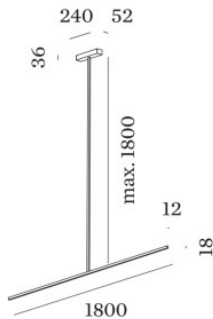

Wever & Ducré Fil Suspended 2.0

LED pendant light Wever & Ducré Fil Suspended 2.0 made of matt powder-coated aluminium. Direct light emission downwards. Dimmable trailing edge.

black matt	459,00 €-MSRP-545,00 €
MPN	2544M4B3
EAN	5404037322008
Luminous flux (lm)	1060