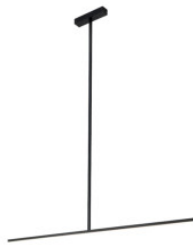

## Wever & Ducré Fil Suspended 1.0

LED pendant light Wever & Ducré Fil Suspended 1.0 made of matt powder-coated aluminium. Direct light emission downwards. Dimmable trailing edge.

black matt	419,00 €-MSRP 497,00 €
MPN	2543M4B3
EAN	5404037321988
Luminous flux (lm)	880