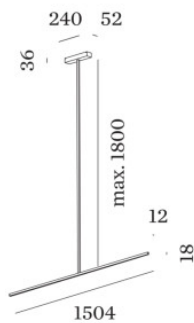

## Wever & Ducré Fil Suspended 1.0

LED pendant light Wever & Ducré Fil Suspended 1.0 made of matt powder-coated aluminium. Direct light emission downwards. Dimmable trailing edge.

black matt	419,00 €-MSRP 497,00 €
MPN	2543M4B3
EAN	5404037321988
Luminous flux (lm)	880