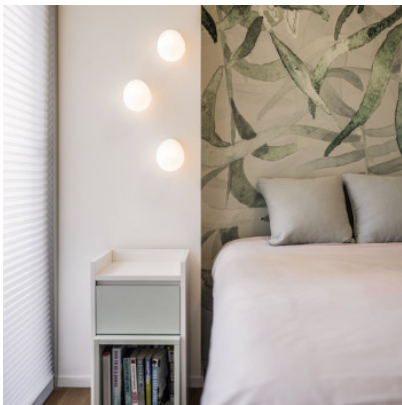

Wever & Ducre Dro Wall 1.0

Wall light Wever & Ducre Dro Wall 1.0 with fixture made of matt powder-coated aluminum and hand-blown opal glass. For G9 bulbs. Phase dimmable.

white matt / white opal glass	149,00 € MSRP 173,00 €
MPN	3431G0W0
EAN	5404037330164