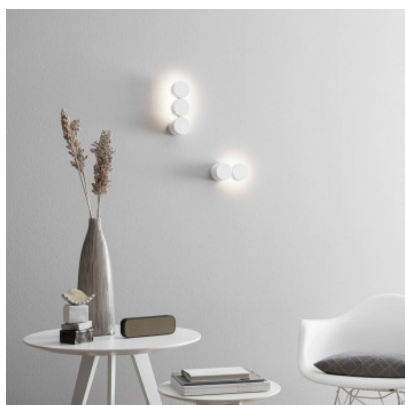

Wever & Ducré Dot Wall 3.0

LED wall light Wever & Ducré Dot Wall 3.0 made of matt powder-coated or wet-painted aluminium. Indirect lighting. Dimmable trailing edge.

black matt	209,00 €-MSRP-248,00-€
MPN	330264B3
EAN	5404037328000
Luminous flux (lm)	800

champagne	209,00 €-MSRP-248,00-€
MPN	330264M3
EAN	5404037328024
Luminous flux (lm)	800

white matt	209,00 €-MSRP-248,00-€
MPN	330264W3
EAN	5404037328062
Luminous flux (lm)	800

03.05.2024 9:08:09

All prices shown include 19% VAT for deliveries to Deutschland excluding possible shipping costs.