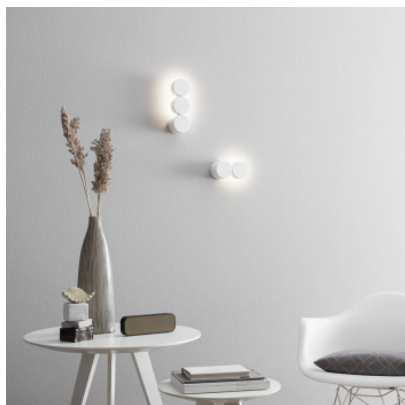

Wever & Ducré Dot Wall 2.0

LED wall light Wever & Ducré Dot Wall 2.0 made of matt powder-coated or wet-painted aluminium. Indirect lighting. Dimmable trailing edge.

black matt	149,00 €-MSRP 177,00 €
MPN	330164B3
EAN	5404037327928
Luminous flux (lm)	400
champagne	149,00 €-MSRP 177,00 €
MPN	330164M3
EAN	5404037327942
Luminous flux (lm)	400
white matt	149,00 €-MSRP 177,00 €
MPN	330164W3
EAN	5404037327980
Luminous flux (lm)	400