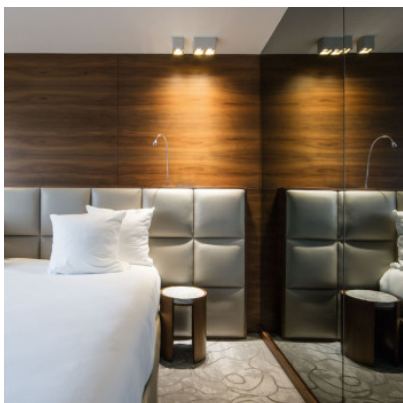

Wever & Ducré Docus Ceiling 2.0 LED DTW

LED ceiling light Wever & Ducré Docus Ceiling 2.0 made of powder-coated or brushed die-cast aluminum with rounded edges. Beam angle 21° (medium). Dimmable trailing edge. Dim-to-Warm.

aluminium brushed	279,00 €-MSRP-333,00-€
MPN	186458L9
EAN	5404037315000
Luminous flux (lm)	1340
black matt	279,00 €-MSRP-328,00-€
MPN	186458B9
EAN	5404037314942
Luminous flux (lm)	1340
white matt	279,00 €-MSRP-328,00-€
MPN	186458W9
EAN	5404037315062
Luminous flux (lm)	1340