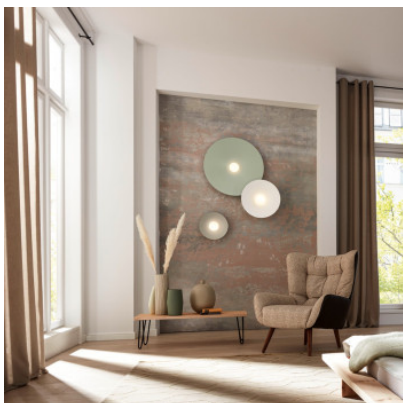

Wever & Ducré Clea Wall 3.0

LED ceiling light Wever & Ducré Clea Ceiling 3.0 with base made of aluminium, powder-coated or wet-painted, shade made of steel and hand-blown opal glass. Diffuse light distribution. Dimmable trailing edge.

black matt	529,00 €-MSRP-625,00-€
MPN	181684B3
EAN	5404037312795
Luminous flux (lm)	615
white matt	529,00 €-MSRP-625,00-€
MPN	181684W3
EAN	5404037312856
Luminous flux (lm)	615
Feel Jade	559,00 €-MSRP-664,00-€
MPN	181684F3
EAN	5404037312818
Luminous flux (lm)	615
Silk Grey	559,00 €-MSRP-664,00-€
MPN	181684SG3
EAN	5404037312832
Luminous flux (lm)	615