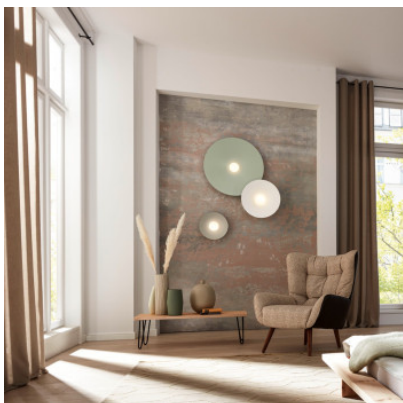

Wever & Ducré Clea Wall 2.0

LED ceiling light Wever & Ducré Clea Ceiling 2.0 with base made of aluminium, powder-coated or wet-painted, shade made of steel and hand-blown opal glass. Diffuse light distribution. Dimmable trailing edge.

black matt	409,00 €-MSRP-488,00-€
MPN	181584B3
EAN	5404037312719
Luminous flux (lm)	615

white matt	409,00 €-MSRP-488,00-€
MPN	181584W3
EAN	5404037312771
Luminous flux (lm)	615

Feel Jade	449,00 €-MSRP-524,00-€
MPN	181584F3
EAN	5404037312733
Luminous flux (lm)	615

Silk Grey	449,00 €-MSRP-524,00-€
MPN	181584SG3
EAN	5404037312757
Luminous flux (lm)	615

28.04.2024 5:25:22

All prices shown include 19% VAT for deliveries to Deutschland excluding possible shipping costs.