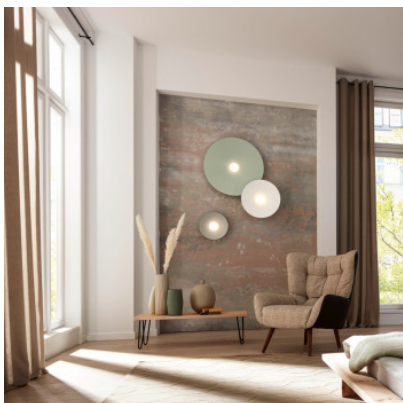

Wever & Ducré Clea Wall 1.0

LED ceiling light Wever & Ducré Clea Ceiling 1.0 with base made of aluminium, powder-coated or wet-painted, shade made of steel and hand-blown opal glass. Diffuse light distribution. Dimmable trailing edge.

black matt	279,00 €-MSRP-327,00-€
MPN	181484B3
EAN	5404037312634
Luminous flux (lm)	615
white matt	279,00 €-MSRP-327,00-€
MPN	181484W3
EAN	5404037312696
Luminous flux (lm)	615
Feel Jade	299,00 €-MSRP-352,00-€
MPN	181484F3
EAN	5404037312658
Luminous flux (lm)	615
Silk Grey	299,00 €-MSRP-352,00-€
MPN	181484SG3
EAN	5404037312672
Luminous flux (lm)	615