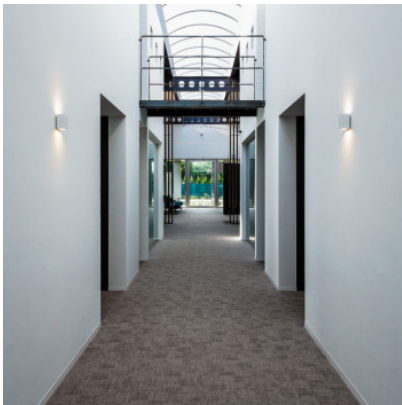

Wever & Ducré Central Wall 2.0

LED wall light Wever & Ducré Central Wall 2.0 made of aluminium, powder-coated or wet-painted, light emission upwards and downwards. Dimmable trailing edge.

aluminium brushed	229,00 €-MSRP-276,00-€
MPN	313674L3
EAN	5404037326464
Luminous flux (lm)	625
black matt	229,00 €-MSRP-271,00-€
MPN	313674B3
EAN	5404037326426
Luminous flux (lm)	625
white matt	229,00 €-MSRP-271,00-€
MPN	313674W3
EAN	5404037326488
Luminous flux (lm)	625