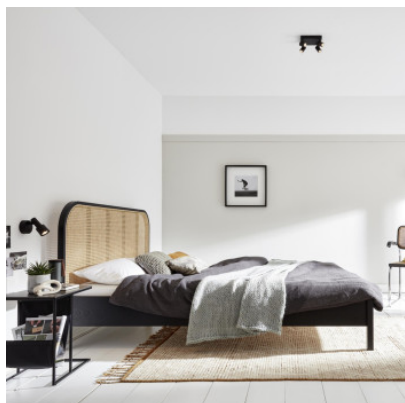

Wever & Ducré Ceno Ceiling 4.1

LED surface-mounted ceiling light Wever & Ducré Ceno Ceiling 4.1 made of aluminum with four spotlights. 350° rotatable and 90° pivotable, beam angle 31°. Dimmable trailing edge.

black matt	399,00 € MSRP 470,00 €
MPN	176964B3
EAN	5404037311231
Luminous flux (lm)	2040

black matt / gold	399,00 € MSRP 470,00 €
MPN	176964K3
EAN	5404037311255
Luminous flux (lm)	2040

white matt	399,00 € MSRP 470,00 €
MPN	176964W3
EAN	5404037311293
Luminous flux (lm)	2040