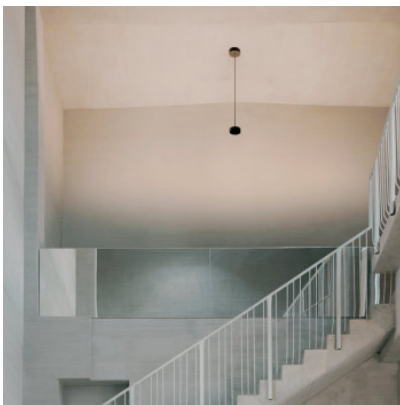

Wästberg w224 Alto pendant

LED pendant lamp Wästberg w224 Alto pendant with canopy, structure and light body made of aluminium, polycarbonate reflector and glass cover. Indirect lighting. Dimmable Push/DALI.

Jet Black, 1.2 m	1.199,00 € ~~MSRP 1.416,00 €~~
MPN	2245105272
EAN	7330492002644
Luminous flux (lm)	10350

Traffic White, 1.2 m	1.199,00 € ~~MSRP 1.416,00 €~~
MPN	2245102272
EAN	7330492002637
Luminous flux (lm)	10350

Jet Black, 2.5 m	1.219,00 € ~~MSRP 1.440,00 €~~
MPN	22451205272
EAN	7330492002682
Luminous flux (lm)	10350

Traffic White, 2.5 m	1.219,00 € ~~MSRP 1.440,00 €~~
MPN	22451202272
EAN	7330492002675
Luminous flux (lm)	10350

02.05.2024 18:29:02

All prices shown include 19% VAT for deliveries to Deutschland excluding possible shipping costs.

Lumen Lighting Nostraforma GmbH & Co KG
Bodenseestr. 129 | DE-81243 München
FON: +49 (0) 89 820 80 62 0 | FAX: +49 (0) 89 820 80 62 200
MAIL: nostraforma@nostraforma.com | WEB: www.nostraforma.com
BANK: Stadtparkasse München | BLZ: 701 500 00 | KTO: 907 228 290
IBAN: DE 85 7015 0000 0907 2282 90 | BIC: SSKMDEMM

UST-ID: DE 813 992 226
Registergericht München HRA 88136
Persönlich haftende Gesellschafter
Nostraforma Verwaltungs GmbH
Registergericht München HRA 175844
Geschäftsführer: Cerchi Alexander, Cerchi Patrick, Cerchi Manuel