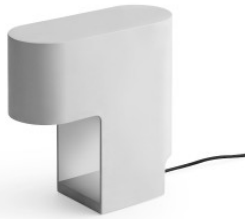

Wästberg w223 Pawson

LED table lamp Wästberg w223 Pawson made of matt, seamlessly processed aluminum or solid, translucent marble and polycarbonate lens. Soft, direct lighting. With dimmer on the cable.