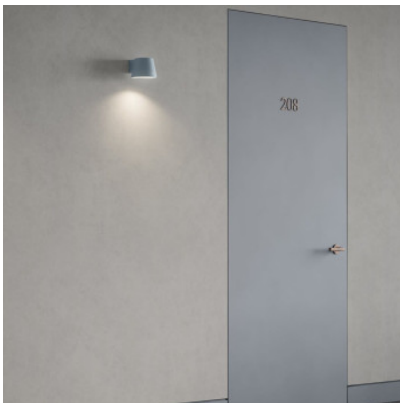

## Wästberg w222 Focal w

LED wall light Wästberg w222 Focal w made of aluminium, polycarbonate and PMMA. Luminaire and mounting bracket with click attachment. Full Spectrum LED. Dimmable trailing edge.

Jet Black	199,00 €-MSRP-232,00-€
MPN	222W105271
EAN	7330492001524
Luminous flux (lm)	885

Raw Tumbled	199,00 €-MSRP-232,00-€
MPN	222W120271
EAN	7330492001562
Luminous flux (lm)	885

Traffic White	199,00 €-MSRP-232,00-€
MPN	222W102271
EAN	7330492001517
Luminous flux (lm)	885