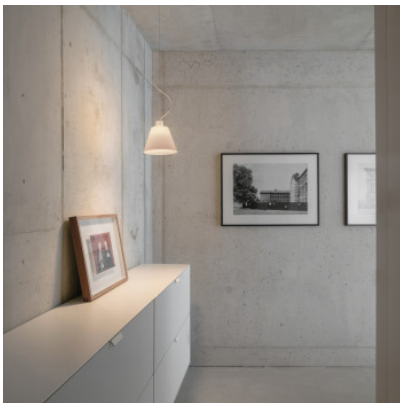

Wästberg w202 Halo s2

LED pendant light Wästberg w202 Halo s2 made of aluminum and hand-blown opal glass, polycarbonate ceiling canopy. Full spectrum LED for excellent color rendering. Dimmable trailing edge.

---

opal glass	379,00 €-MSRP-452,00-€
MPN	2025200
EAN	7330492008691
Luminous flux (lm)	449

10.05.2024 8:26:44

All prices shown include 19% VAT for deliveries to Deutschland excluding possible shipping costs.

Lumen Lighting Nostraforma GmbH & Co KG
Bodenseestr. 129 | DE-81243 München
FON: +49 (0) 89 820 80 62 0 | FAX: +49 (0) 89 820 80 62 200
MAIL: nostraforma@nostraforma.com | WEB: www.nostraforma.com
BANK: Stadtparkasse München | BLZ: 701 500 00 | KTO: 907 228 290
IBAN: DE 85 7015 0000 0907 2282 90 | BIC: SSKMDEMM

UST-ID: DE 813 992 226
Registergericht München HRA 88136
Persönlich haftende Gesellschafter
Nostraforma Verwaltungs GmbH
Registergericht München HRA 175844
Geschäftsführer: Cerchi Alexander, Cerchi Patrick, Cerchi Manuel