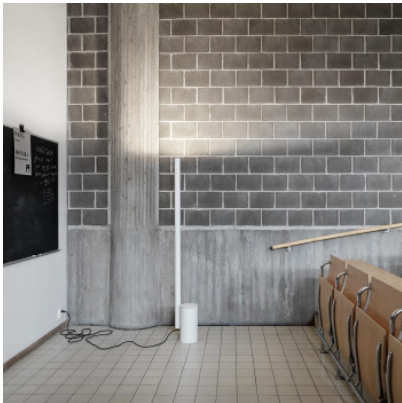

Wästberg w164 Alto

LED uplighter Wästberg w164 Alto made of aluminium. Uniform and super wide-angle light distribution. With stepless dimming wheel on the top of the base.

Jet Black	1.409,00 €-MSRP 1.660,00 €
MPN	164F105
EAN	7330492007601
Luminous flux (lm)	4459
Traffic White	1.409,00 €-MSRP 1.660,00 €
MPN	164F102
EAN	7330492007588
Luminous flux (lm)	4459