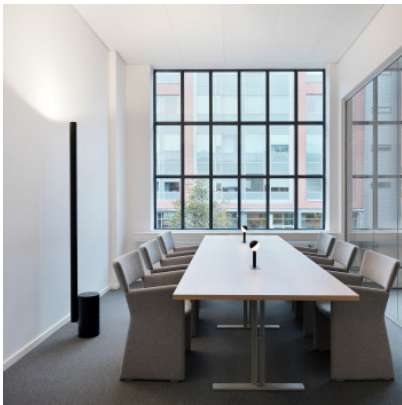

Wästberg w164 Alto

LED uplighter Wästberg w164 Alto made of aluminium. Uniform and super wide-angle light distribution. With stepless dimming wheel on the top of the base.

Jet Black	1.409,00 €-MSRP 1.660,00 €
MPN	164F105
EAN	7330492007601
Luminous flux (lm)	4459
Traffic White	1.409,00 €-MSRP 1.660,00 €
MPN	164F102
EAN	7330492007588
Luminous flux (lm)	4459