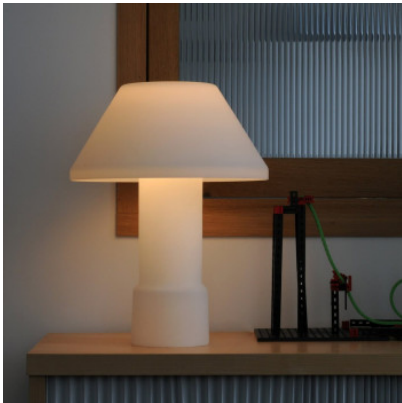

Wästberg w163 Lampyre t2

Table lamp Wästberg w163 Lampyre t2 with shade and structure made of matt, hand-blown glass. With dimmer switch on the cable.

opal glass	769,00 € MSRP 910,00 €
MPN	163T200
EAN	7330492007571