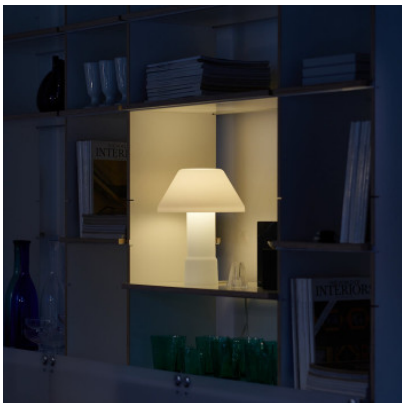

Wästberg w163 Lampyre t1

Table lamp Wästberg w163 Lampyre t1 with shade and structure made of matt, hand-blown glass. With dimmer switch on the cable.

opal glass	499,00 €-MSRP-589,00 €
MPN	163T100
EAN	7330492007564