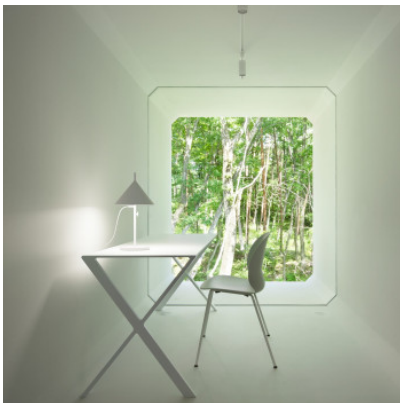

## Wästberg w132 Nendo t

LED table lamp Wästberg w132 Nendo t made of aluminium, steel and PMMA. Height adjustable by means of a wheel on the light rod. With dimmer on the cable.

Jet Black	669,00 €-MSRP 791,00 €
MPN	132T105
EAN	7330492006710
Luminous flux (lm)	850
Traffic White	669,00 €-MSRP 791,00 €
MPN	132T102
EAN	7330492006697
Luminous flux (lm)	850