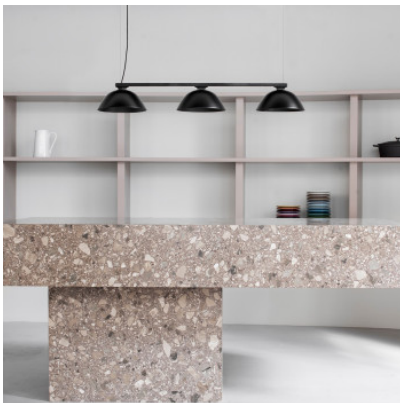

## Wästberg w103 Sempé s3

LED pendant light Wästberg w103 Sempé s3 made of aluminium, canopy and diffuser made of polycarbonate. Full spectrum LED for excellent color rendering. Dimmable trailing edge.

Grey Brown	969,00 € -MSRP 1.142,00 €
MPN	103S35010
EAN	7330492000060
Luminous flux (lm)	1242

Jet Black	969,00 € -MSRP 1.142,00 €
MPN	103S39005
EAN	7330492006024
Luminous flux (lm)	1242

Traffic White	969,00 € -MSRP 1.142,00 €
MPN	103S39016
EAN	7330492006017
Luminous flux (lm)	1242