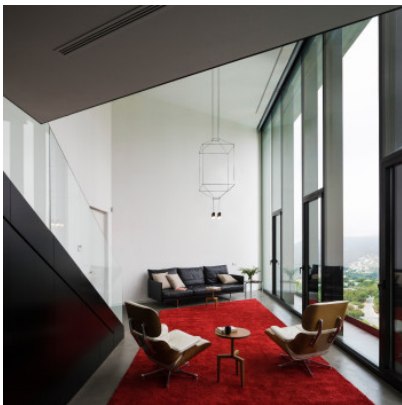

Vibia Wireflow 0310

LED pendant light Vibia Wireflow 0310 made of aluminum, steel and stainless steel with 4 light sources with glass diffuser. Dimmable 1-10V/Push/DALI or with Casambi module.

| | |
|--------------------|---------------------------------------|
| 1-10V/Push/DALI | 1.399,00 € MSRP 1.470,00 € |
| MPN | 031004/1A |
| Luminous flux (lm) | 1961 |
| Casambi | 1.529,00 € MSRP 1.612,00 € |
| MPN | 031004/1Z |
| Luminous flux (lm) | 1961 |