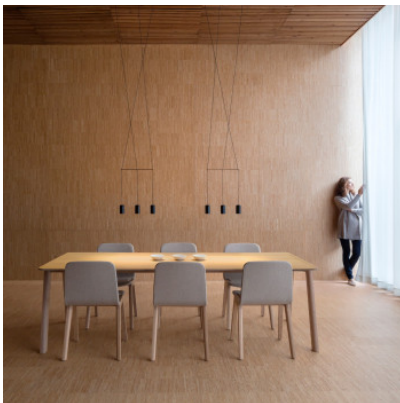

## Vibia Wireflow Lineal 0338

LED pendant light Vibia Wireflow Lineal 0338 with 6 lamps made of aluminium, steel and stainless steel on linear canopy. Dimmable 1-10V/Push or with Casambi module.

|                    |                                       |
|--------------------|---------------------------------------|
| 1-10V/Push         | 1.949,00 € <del>MSRP 2.053,00 €</del> |
| MPN                | 033804/1B                             |
| Luminous flux (lm) | 2942                                  |
| Casambi            | 2.079,00 € <del>MSRP 2.196,00 €</del> |
| MPN                | 033804/1Z                             |
| Luminous flux (lm) | 2942                                  |