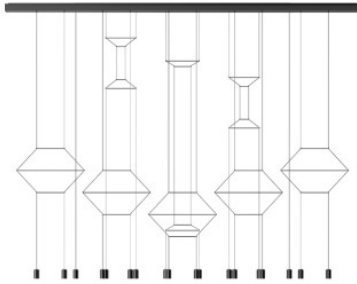

Vibia Wireflow Lineal 0332

LED pendant light Vibia Wireflow Lineal 0332 with 10 lamps made of aluminium, steel and stainless steel on linear canopy. Dimmable 1-10V/Push or with Casambi module.

1-10V/Push	2.799,00 € -MSRP 2.945,00 €
MPN	033204/1B
Luminous flux (lm)	4903
Casambi	2.929,00 € -MSRP 3.088,00 €
MPN	033204/1Z
Luminous flux (lm)	4903