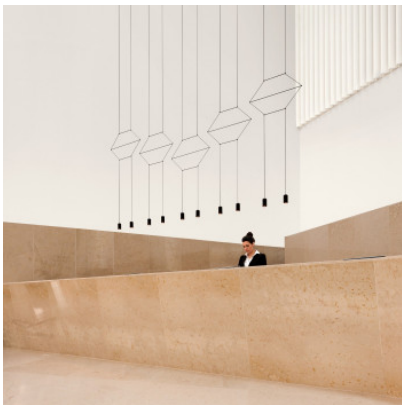

Vibia Wireflow Lineal 0332

LED pendant light Vibia Wireflow Lineal 0332 with 10 lamps made of aluminium, steel and stainless steel on linear canopy. Dimmable 1-10V/Push or with Casambi module.

1-10V/Push	2.799,00 € -MSRP 2.945,00 €
MPN	033204/1B
Luminous flux (lm)	4903
Casambi	2.929,00 € -MSRP 3.088,00 €
MPN	033204/1Z
Luminous flux (lm)	4903