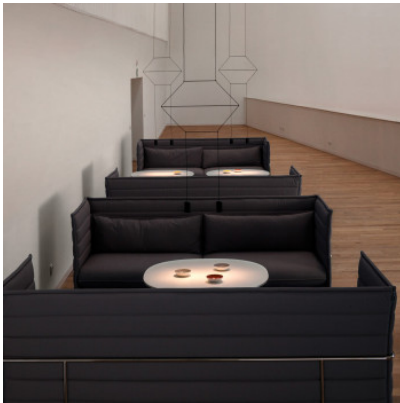

## Vibia Wireflow Lineal 0320

LED pendant light Vibia Wireflow Lineal 0320 with 2 lamps made of aluminium, steel and stainless steel on linear canopy. Dimmable 1-10V/Push or with Casambi module.

1-10V/Push	779,00 € <del>MSRP 821,00 €</del>
MPN	032004/1B
Luminous flux (lm)	981
Casambi	909,00 € <del>MSRP 964,00 €</del>
MPN	032004/1Z
Luminous flux (lm)	981