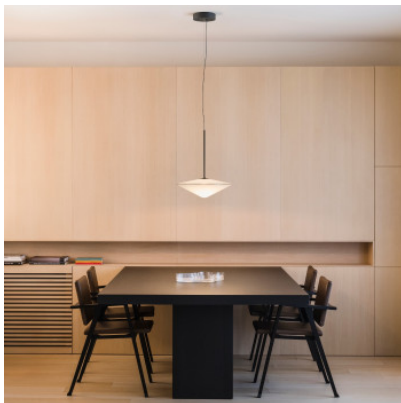

Vibia Tempo 5780

LED pendant lamp Vibia Tempo 5780 with structure and canopy made of steel, lampshade made of aluminum and diffuser made of blown glass. Dimmable 1-10V/Push or with Casambi module.

graphite, 1-10V/Push	839,00 €-MSRP-887,00-€
MPN	578018/1B
Luminous flux (lm)	415
green, 1-10V/Push	839,00 €-MSRP-887,00-€
MPN	578062/1B
Luminous flux (lm)	415
off-white, 1-10V/Push	839,00 €-MSRP-887,00-€
MPN	578058/1B
Luminous flux (lm)	415
Terra Red, 1-10V/Push	839,00 €-MSRP-887,00-€
MPN	578037/1B
Luminous flux (lm)	415
graphite, Casambi	979,00 €-MSRP-1.029,00-€
MPN	578018/1Z
Luminous flux (lm)	415
green, Casambi	979,00 €-MSRP-1.029,00-€
MPN	578062/1Z
Luminous flux (lm)	415
off-white, Casambi	979,00 €-MSRP-1.029,00-€
MPN	578058/1Z
Luminous flux (lm)	415
Terra Red, Casambi	979,00 €-MSRP-1.029,00-€
MPN	578037/1Z
Luminous flux (lm)	415