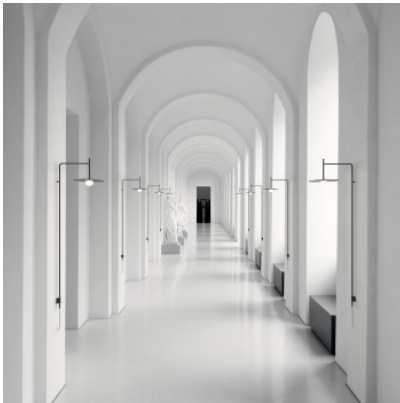

## Vibia Tempo 5763

LED wall lamp Vibia Tempo 5763 with steel structure, aluminum lampshade and blown glass diffuser. For permanent installation with built-in driver. Dimmable 1-10V/Push.

graphite	859,00 € <del>MSRP 910,00 €</del>
MPN	576318/1B
Luminous flux (lm)	415
green	859,00 € <del>MSRP 910,00 €</del>
MPN	576362/1B
Luminous flux (lm)	415
off-white	859,00 € <del>MSRP 910,00 €</del>
MPN	576358/1B
Luminous flux (lm)	415
Terra Red	859,00 € <del>MSRP 910,00 €</del>
MPN	576337/1B
Luminous flux (lm)	415