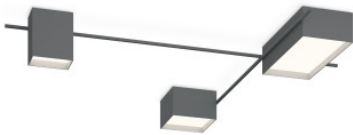

Vibia Structural 2647

LED ceiling light Vibia Structural 2647 with aluminum structure and polycarbonate diffuser.
Dimmable 1-10V or with Casambi module.

Black Grey, 1-10V	2.879,00 € MSRP 3.029,00 €
MPN	264721/23
Luminous flux (lm)	7720

Grey L2, 1-10V	2.879,00 € MSRP 3.029,00 €
MPN	264715/23
Luminous flux (lm)	7720

Black Grey, Casambi	3.009,00 € MSRP 3.171,00 €
MPN	264721/2Z
Luminous flux (lm)	7720

Grey L2, Casambi	3.009,00 € MSRP 3.171,00 €
MPN	264715/2Z
Luminous flux (lm)	7720