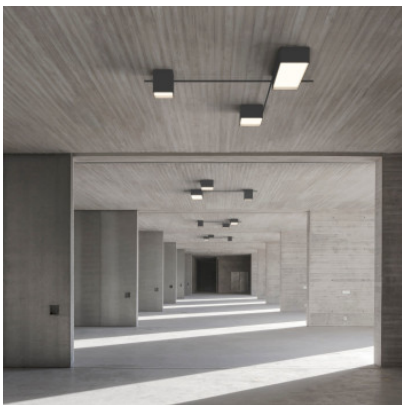

Vibia Structural 2647

LED ceiling light Vibia Structural 2647 with aluminum structure and polycarbonate diffuser.
Dimmable 1-10V or with Casambi module.

Black Grey, 1-10V	2.879,00 € ~~MSRP 3.029,00 €~~
MPN	264721/23
Luminous flux (lm)	7720

Grey L2, 1-10V	2.879,00 € ~~MSRP 3.029,00 €~~
MPN	264715/23
Luminous flux (lm)	7720

Black Grey, Casambi	3.009,00 € ~~MSRP 3.171,00 €~~
MPN	264721/2Z
Luminous flux (lm)	7720

Grey L2, Casambi	3.009,00 € ~~MSRP 3.171,00 €~~
MPN	264715/2Z
Luminous flux (lm)	7720

23.04.2024 15:04:03

All prices shown include 19% VAT for deliveries to Deutschland excluding possible shipping costs.