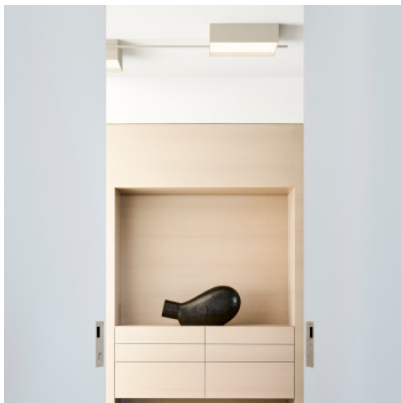

Vibia Structural 2642

LED ceiling light Vibia Structural 2642 with aluminum structure and polycarbonate diffuser.
Dimmable 1-10V or with Casambi module.

Black Grey, 1-10V	2.199,00 € ~~MSRP 2.315,00 €~~
MPN	264221/23
Luminous flux (lm)	6642

Grey L2, 1-10V	2.199,00 € ~~MSRP 2.315,00 €~~
MPN	264215/23
Luminous flux (lm)	6642

Black Grey, Casambi	2.329,00 € ~~MSRP 2.457,00 €~~
MPN	264221/2Z
Luminous flux (lm)	6642

Grey L2, Casambi	2.329,00 € ~~MSRP 2.457,00 €~~
MPN	264215/2Z
Luminous flux (lm)	6642

29.04.2024 18:30:21

All prices shown include 19% VAT for deliveries to Deutschland excluding possible shipping costs.