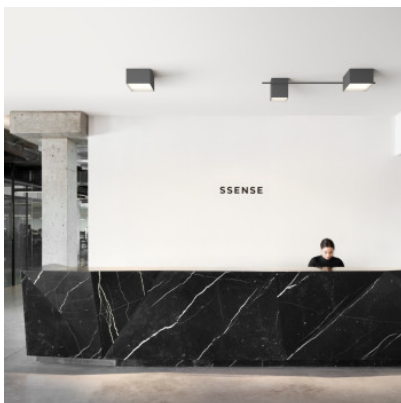

Vibia Structural 2640

LED ceiling light Vibia Structural 2640 with aluminum structure and polycarbonate diffuser.
Dimmable 1-10V or with Casambi module.

Black Grey, 1-10V	1.429,00 € MSRP 1.511,00 €
MPN	264021/23
Luminous flux (lm)	3292
Grey L2, 1-10V	1.429,00 € MSRP 1.511,00 €
MPN	264015/23
Luminous flux (lm)	3292
Black Grey, Casambi	1.569,00 € MSRP 1.654,00 €
MPN	264021/2Z
Luminous flux (lm)	3292
Grey L2, Casambi	1.569,00 € MSRP 1.654,00 €
MPN	264015/2Z
Luminous flux (lm)	3292