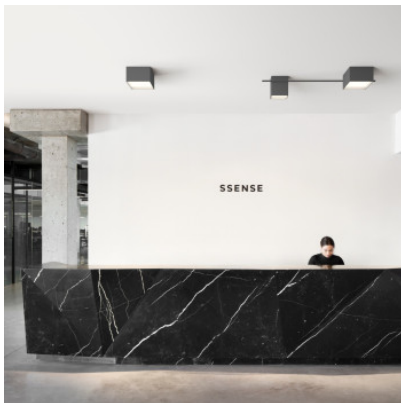

## Vibia Structural 2632

LED ceiling light Vibia Structural 2632 with aluminum structure and polycarbonate diffuser.  
Dimmable 1-10V or with Casambi module.

Black Grey, 1-10V	859,00 €-MSRP-904,00 €
MPN	263221/23
Luminous flux (lm)	2214
Grey L2, 1-10V	859,00 €-MSRP-904,00 €
MPN	263215/23
Luminous flux (lm)	2214
Black Grey, Casambi	989,00 €-MSRP-1.047,00 €
MPN	263221/2Z
Luminous flux (lm)	2214
Grey L2, Casambi	989,00 €-MSRP-1.047,00 €
MPN	263215/2Z
Luminous flux (lm)	2214