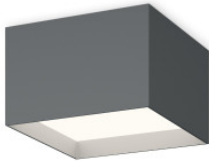

## Vibia Structural 2632

LED ceiling light Vibia Structural 2632 with aluminum structure and polycarbonate diffuser.  
Dimmable 1-10V or with Casambi module.

Black Grey, 1-10V	859,00 €-MSRP-904,00 €
MPN	263221/23
Luminous flux (lm)	2214
Grey L2, 1-10V	859,00 €-MSRP-904,00 €
MPN	263215/23
Luminous flux (lm)	2214
Black Grey, Casambi	989,00 €-MSRP-1.047,00 €
MPN	263221/2Z
Luminous flux (lm)	2214
Grey L2, Casambi	989,00 €-MSRP-1.047,00 €
MPN	263215/2Z
Luminous flux (lm)	2214