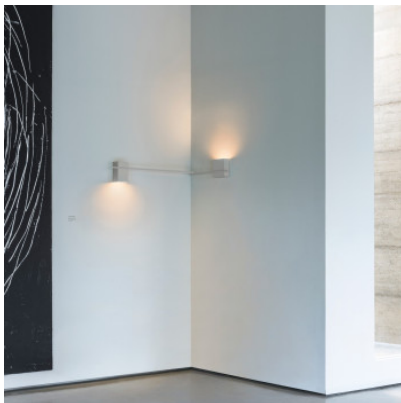

## Vibia Structural 2620

LED wall light Vibia Structural 2620 with aluminum structure and polycarbonate diffuser. 2 light sources, each with one-sided indirect light emission. Dimmable 1-10V or with Casambi module.

Black Grey, 1-10V	959,00 € <del>MSRP 1.012,00 €</del>
MPN	262021/23
Luminous flux (lm)	1513
Grey L2, 1-10V	959,00 € <del>MSRP 1.012,00 €</del>
MPN	262015/23
Luminous flux (lm)	1513
Black Grey, Casambi	1.099,00 € <del>MSRP 1.154,00 €</del>
MPN	262021/2Z
Luminous flux (lm)	1513
Grey L2, Casambi	1.099,00 € <del>MSRP 1.154,00 €</del>
MPN	262015/2Z
Luminous flux (lm)	1513