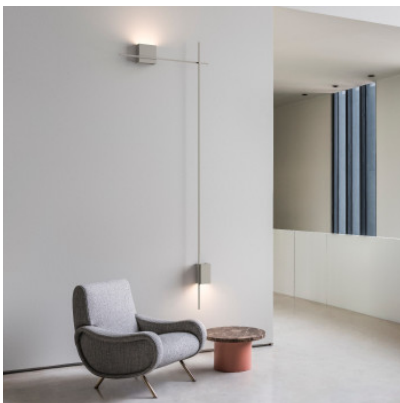

Vibia Structural 2617

LED wall light Vibia Structural 2617 with aluminum structure and polycarbonate diffuser. 2 light sources, each with one-sided indirect light emission. Dimmable 1-10V or with Casambi module.

Black Grey, 1-10V	1.119,00 € ~~MSRP 1.184,00 €~~
MPN	261721/23
Luminous flux (lm)	1513
Grey L2, 1-10V	1.119,00 € ~~MSRP 1.184,00 €~~
MPN	261715/23
Luminous flux (lm)	1513
Grey L2, Casambi	1.259,00 € ~~MSRP 1.327,00 €~~
MPN	261715/2Z
Luminous flux (lm)	1513
Black Grey, Casambi	1.260,00 € ~~MSRP 1.327,00 €~~
MPN	261721/2Z
Luminous flux (lm)	1513

29.04.2024 3:48:33

All prices shown include 19% VAT for deliveries to Deutschland excluding possible shipping costs.