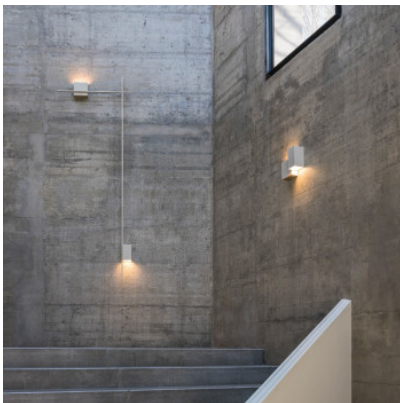

Vibia Structural 2617

LED wall light Vibia Structural 2617 with aluminum structure and polycarbonate diffuser. 2 light sources, each with one-sided indirect light emission. Dimmable 1-10V or with Casambi module.

Black Grey, 1-10V	1.119,00 € MSRP 1.184,00 €
MPN	261721/23
Luminous flux (lm)	1513
Grey L2, 1-10V	1.119,00 € MSRP 1.184,00 €
MPN	261715/23
Luminous flux (lm)	1513
Grey L2, Casambi	1.259,00 € MSRP 1.327,00 €
MPN	261715/2Z
Luminous flux (lm)	1513
Black Grey, Casambi	1.260,00 € MSRP 1.327,00 €
MPN	261721/2Z
Luminous flux (lm)	1513