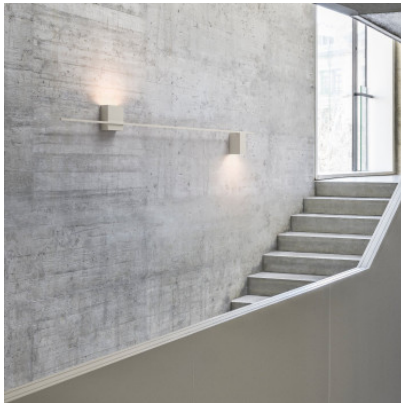

## Vibia Structural 2610

LED wall light Vibia Structural 2610 with aluminum structure and polycarbonate diffuser. 2 light sources, each with one-sided indirect light emission. Dimmable 1-10V or with Casambi module.