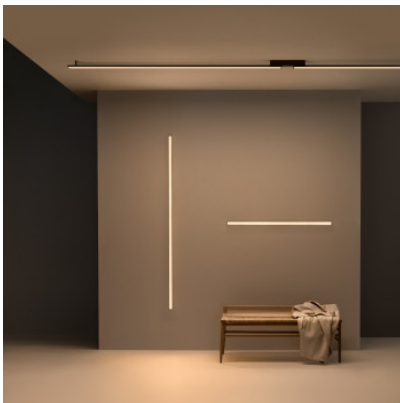

Vibia Spa 5975

LED wall/ceiling light Vibia Spa 5975 with structure and canopy made of aluminum, diffuser PMMA. Suitable for wet rooms. Dimmable 1-10V. Protection class IP44.

Beige D1	769,00 € MSRP 815,00 €
MPN	597525/13
Luminous flux (lm)	1510
Black	769,00 € MSRP 815,00 €
MPN	597511/13
Luminous flux (lm)	1510
Warm White	769,00 € MSRP 815,00 €
MPN	597523/13
Luminous flux (lm)	1510