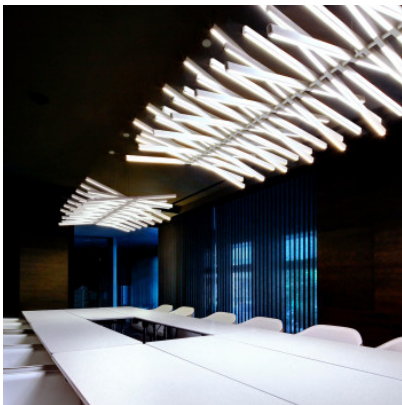

24.04.2024 19:28:12

All prices shown include 19% VAT for deliveries to Deutschland excluding possible shipping costs.