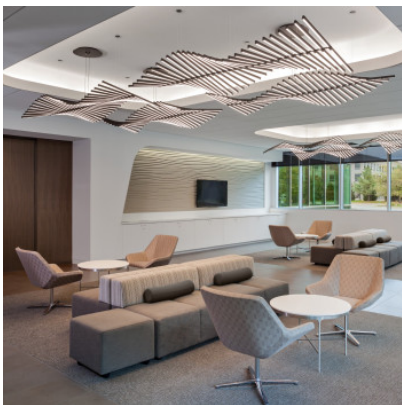

24.04.2024 19:28:12

All prices shown include 19% VAT for deliveries to Deutschland excluding possible shipping costs.