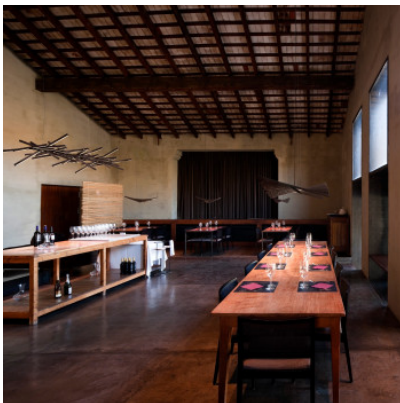

Vibia Rhythm Horizontal 2113

LED pendant light Vibia Rhythm Horizontal 2113 with horizontally aligned rods made of polyamide, diffusers made of polycarbonate, canopy steel. Direct lighting. Dimmable 1-10V or with Casambi module.

dark chocolate, 1-10V	5.119,00 € ~~MSRP 5.391,00 €~~
MPN	211314/13
Luminous flux (lm)	13840
off-white, 1-10V	5.119,00 € ~~MSRP 5.391,00 €~~
MPN	211358/13
Luminous flux (lm)	13840
dark chocolate, Casambi	5.259,00 € ~~MSRP 5.534,00 €~~
MPN	211314/1Z
Luminous flux (lm)	13840
off-white, Casambi	5.259,00 € ~~MSRP 5.534,00 €~~
MPN	211358/1Z
Luminous flux (lm)	13840