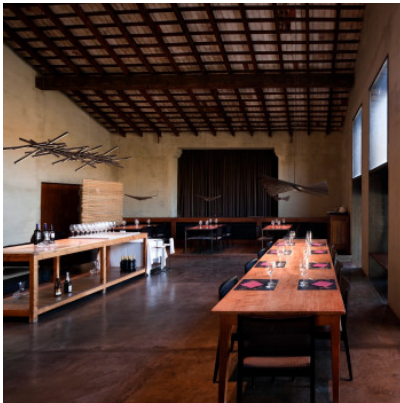

## Vibia Rhythm Horizontal 2111

LED pendant light Vibia Rhythm Horizontal 2111 with horizontally aligned rods made of polyamide, diffusers made of polycarbonate, steel canopy. Direct lighting. Dimmable 1-10V or with Casambi module.