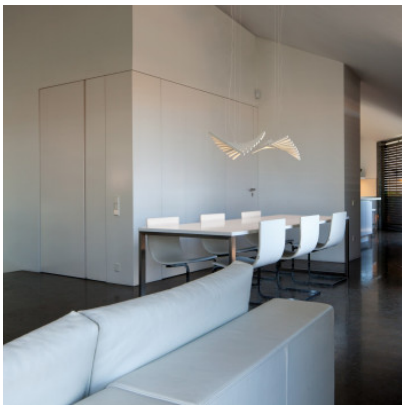

Vibia Rhythm Horizontal 2110

LED pendant light Vibia Rhythm Horizontal 2110 with horizontally aligned rods made of polyamide, diffusers made of polycarbonate, steel canopy. Direct lighting. Dimmable 1-10V or with Casambi module.

dark chocolate, 1-10V	1.609,00 € ~~MSRP 1.690,00 €~~
MPN	211014/13
Luminous flux (lm)	3460
off-white, 1-10V	1.609,00 € ~~MSRP 1.690,00 €~~
MPN	211058/13
Luminous flux (lm)	3460
dark chocolate, Casambi	1.739,00 € ~~MSRP 1.833,00 €~~
MPN	211014/1Z
Luminous flux (lm)	3460
off-white, Casambi	1.739,00 € ~~MSRP 1.833,00 €~~
MPN	211058/1Z
Luminous flux (lm)	3460

27.04.2024 6:52:22

All prices shown include 19% VAT for deliveries to Deutschland excluding possible shipping costs.