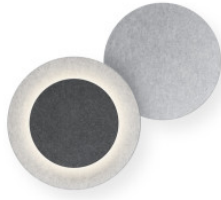

Vibia Puck Wall Art 5485

LED wall lamp Vibia Puk Wall Art 5485 with aluminum and steel structure, ABS shade and polycarbonate diffuser. Dimmable trailing edge.

Brown M1 & Grey D1	1.349,00 € MSRP 1.422,00 €
MPN	548573/14
Luminous flux (lm)	2388
Grey D1 & Grey L2	1.349,00 € MSRP 1.422,00 €
MPN	548572/14
Luminous flux (lm)	2388
Grey Felt L1 & Grey Felt D1	1.479,00 € MSRP 1.553,00 €
MPN	548571/14
Luminous flux (lm)	2388