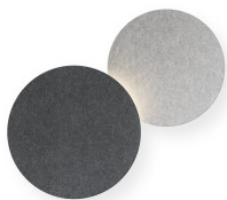

Vibia Puck Wall Art 5481

LED wall light Vibia Puk Wall Art 5481 with aluminum structure, ABS shade and polycarbonate diffuser. Dimmable trailing edge.

Brown M1	1.129,00 € MSRP 1.184,00 €
MPN	548128/14
Luminous flux (lm)	2872
Grey D1 & Grey L2	1.129,00 € MSRP 1.184,00 €
MPN	548172/14
Luminous flux (lm)	2872
Grey L2	1.129,00 € MSRP 1.184,00 €
MPN	548115/14
Luminous flux (lm)	2872
Grey Felt L1	1.249,00 € MSRP 1.315,00 €
MPN	548176/14
Luminous flux (lm)	2872
Grey Felt L1 & Grey Felt D1	1.249,00 € MSRP 1.315,00 €
MPN	548171/14
Luminous flux (lm)	2872