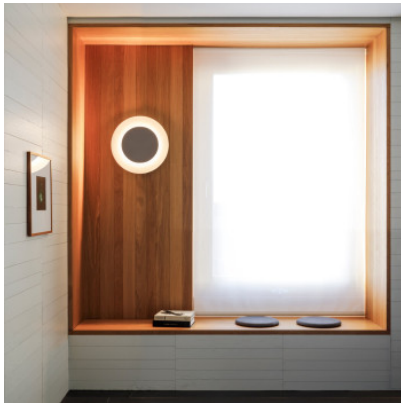

Vibia Puck Wall Art 5476

LED wall lamp Vibia Puk Wall Art 5476 with aluminum and steel structure, ABS shade and polycarbonate diffuser. Up to 8 modules per wall connection. Dimmable trailing edge.

Black Grey	769,00 €-MSRP-809,00-€
MPN	547621/14
Luminous flux (lm)	1436
Brown M1	769,00 €-MSRP-809,00-€
MPN	547628/14
Luminous flux (lm)	1436
Grey L2	769,00 €-MSRP-809,00-€
MPN	547615/14
Luminous flux (lm)	1436
Grey Felt L1	829,00 €-MSRP-875,00-€
MPN	547676/14
Luminous flux (lm)	1436
Grey Felt L1 & Grey Felt D1	829,00 €-MSRP-875,00-€
MPN	547671/14
Luminous flux (lm)	1436